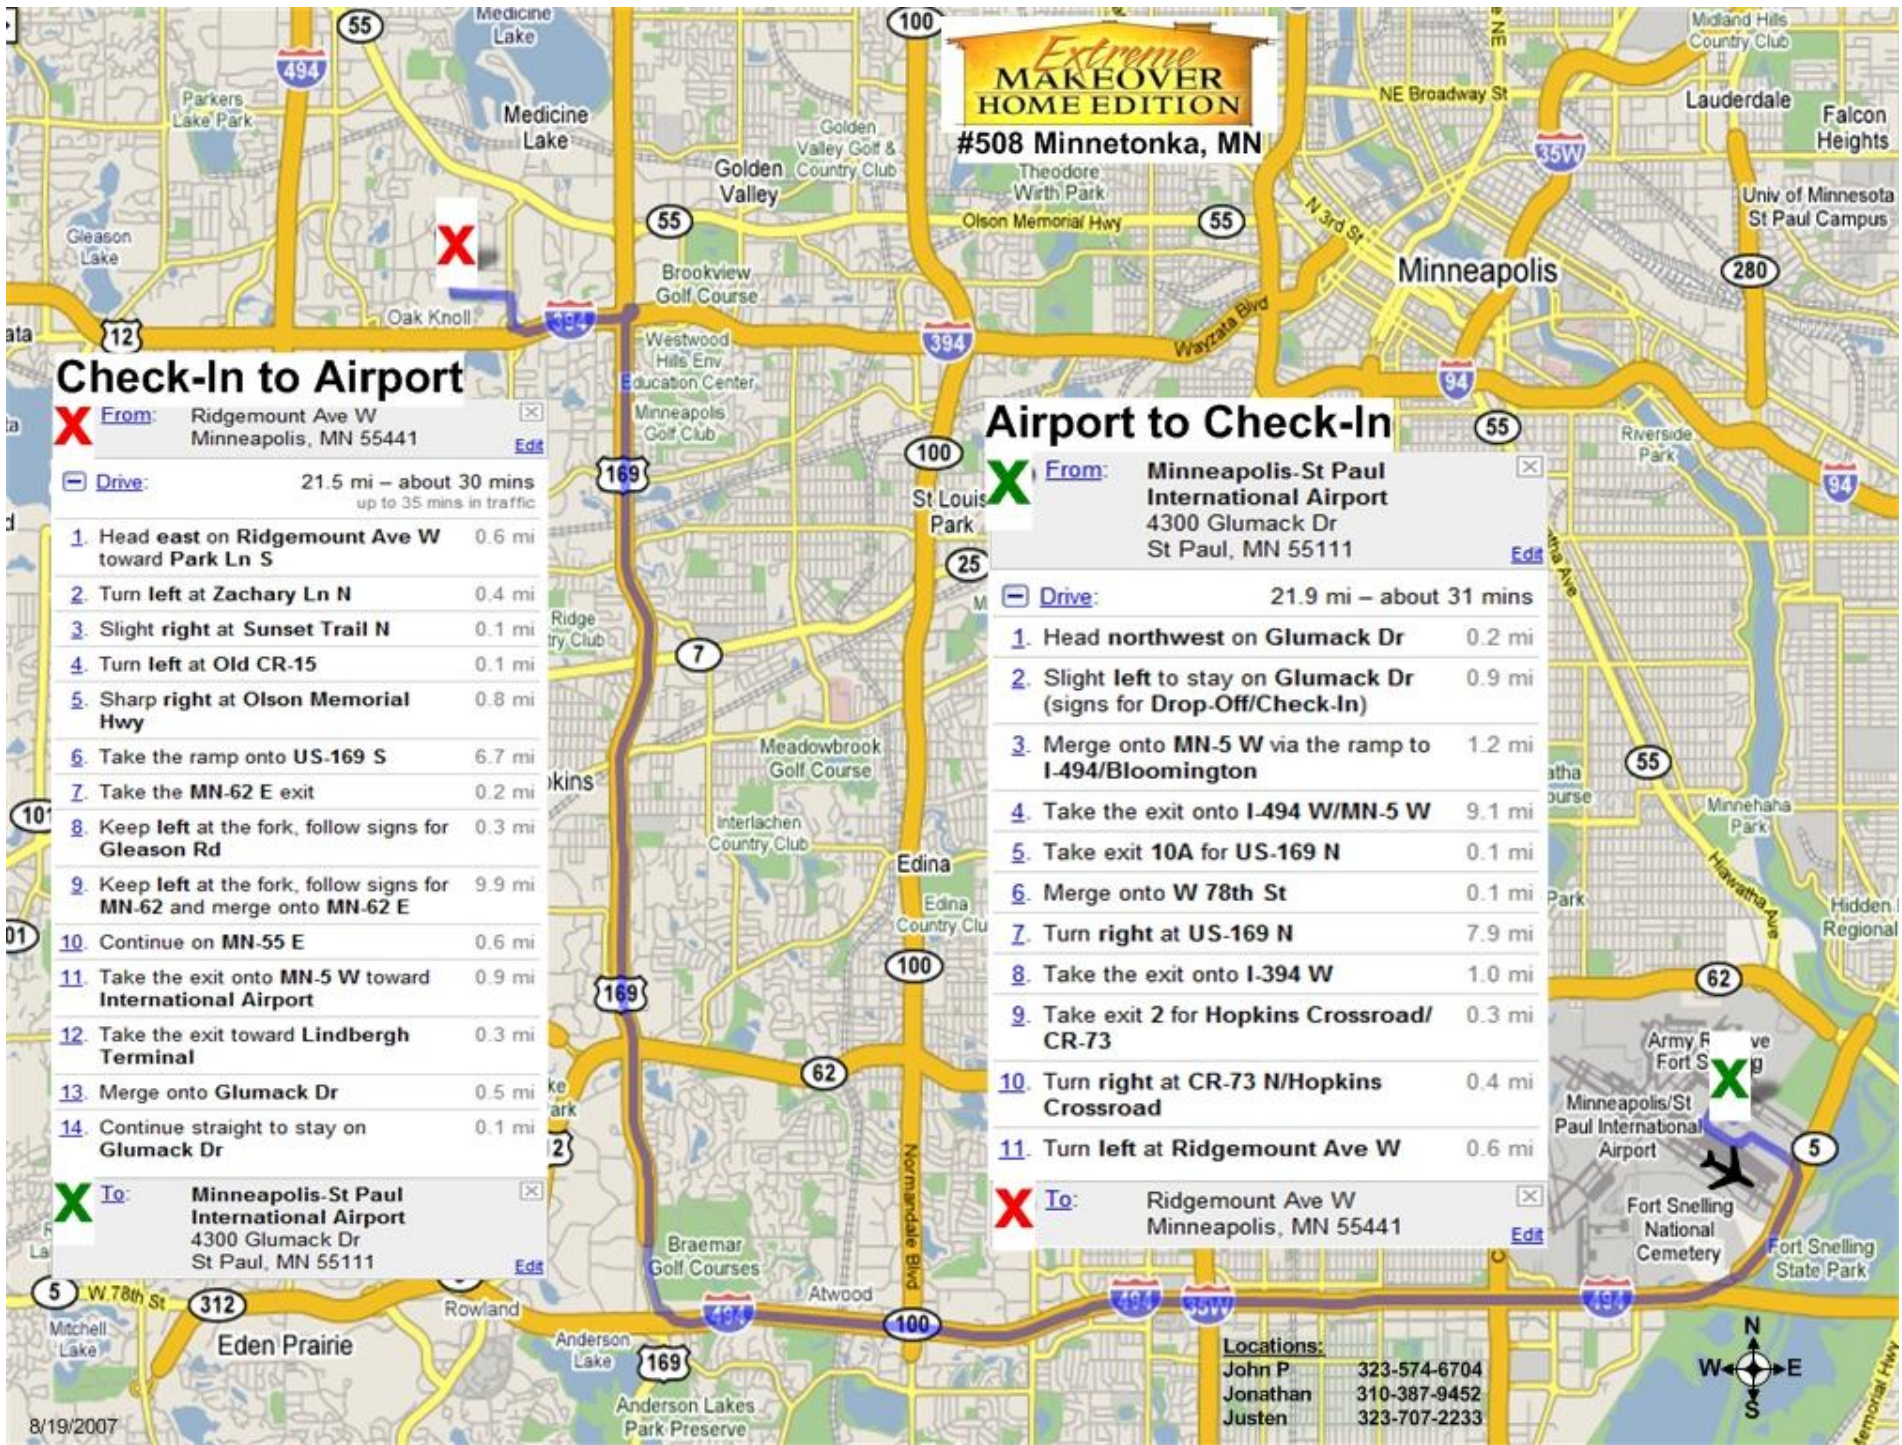

**Extreme MAKEOVER HOME EDITION**

**#508 Minnetonka, MN**

**Check-In to Airport**

**X From:** Ridgemount Ave W  
Minneapolis, MN 55441

**Drive:** 21.5 mi – about 30 mins  
up to 35 mins in traffic

1. Head east on Ridgemount Ave W toward Park Ln S 0.6 mi
2. Turn left at Zachary Ln N 0.4 mi
3. Slight right at Sunset Trail N 0.1 mi
4. Turn left at Old CR-15 0.1 mi
5. Sharp right at Olson Memorial Hwy 0.8 mi
6. Take the ramp onto US-169 S 6.7 mi
7. Take the MN-62 E exit 0.2 mi
8. Keep left at the fork, follow signs for Gleason Rd 0.3 mi
9. Keep left at the fork, follow signs for MN-62 and merge onto MN-62 E 9.9 mi
10. Continue on MN-55 E 0.6 mi
11. Take the exit onto MN-5 W toward International Airport 0.9 mi
12. Take the exit toward Lindbergh Terminal 0.3 mi
13. Merge onto Glumack Dr 0.5 mi
14. Continue straight to stay on Glumack Dr 0.1 mi

**X To:** Minneapolis-St Paul International Airport  
4300 Glumack Dr  
St Paul, MN 55111

**Airport to Check-In**

**X From:** Minneapolis-St Paul International Airport  
4300 Glumack Dr  
St Paul, MN 55111

**Drive:** 21.9 mi – about 31 mins

1. Head northwest on Glumack Dr 0.2 mi
2. Slight left to stay on Glumack Dr (signs for Drop-Off/Check-In) 0.9 mi
3. Merge onto MN-5 W via the ramp to I-494/Bloomington 1.2 mi
4. Take the exit onto I-494 W/MN-5 W 9.1 mi
5. Take exit 10A for US-169 N 0.1 mi
6. Merge onto W 78th St 0.1 mi
7. Turn right at US-169 N 7.9 mi
8. Take the exit onto I-394 W 1.0 mi
9. Take exit 2 for Hopkins Crossroad/CR-73 0.3 mi
10. Turn right at CR-73 N/Hopkins Crossroad 0.4 mi
11. Turn left at Ridgemount Ave W 0.6 mi